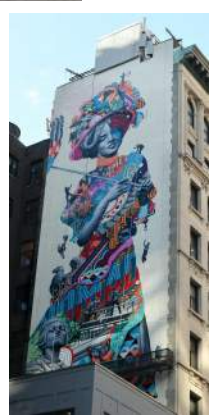

temporary building signage

temporary painted mural examples

©2017 SK&I Architectural Design Group, LLC.

interim wall screening for illustrated purposes only. final design to be determine at a later date.